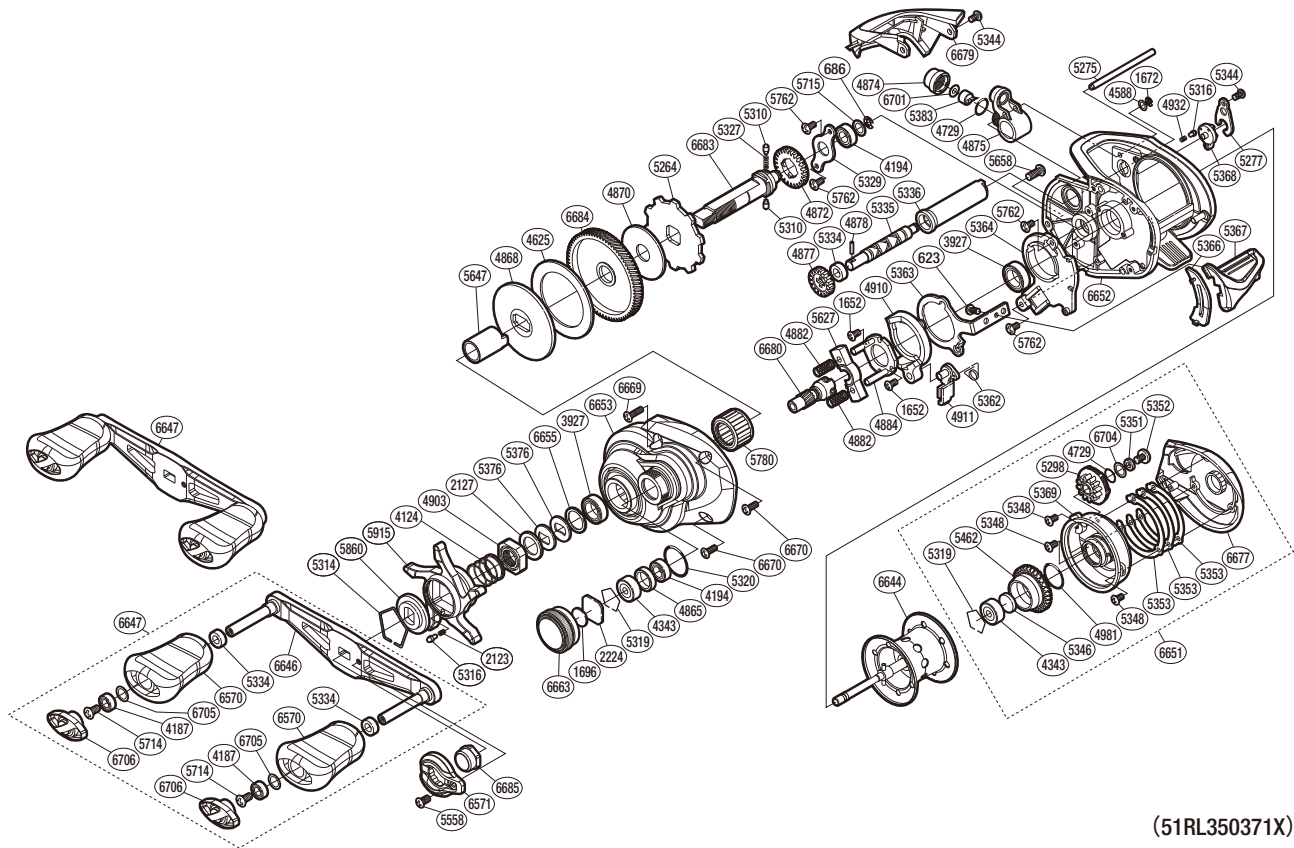

# SHIMANO

CURADO MGL SA-RB

CUMGL71XGK

(51RL350371X)

Please note that the number of adjusting washers may not be the same as shown in the exploded views. (Adjustment will vary with each individual product.)